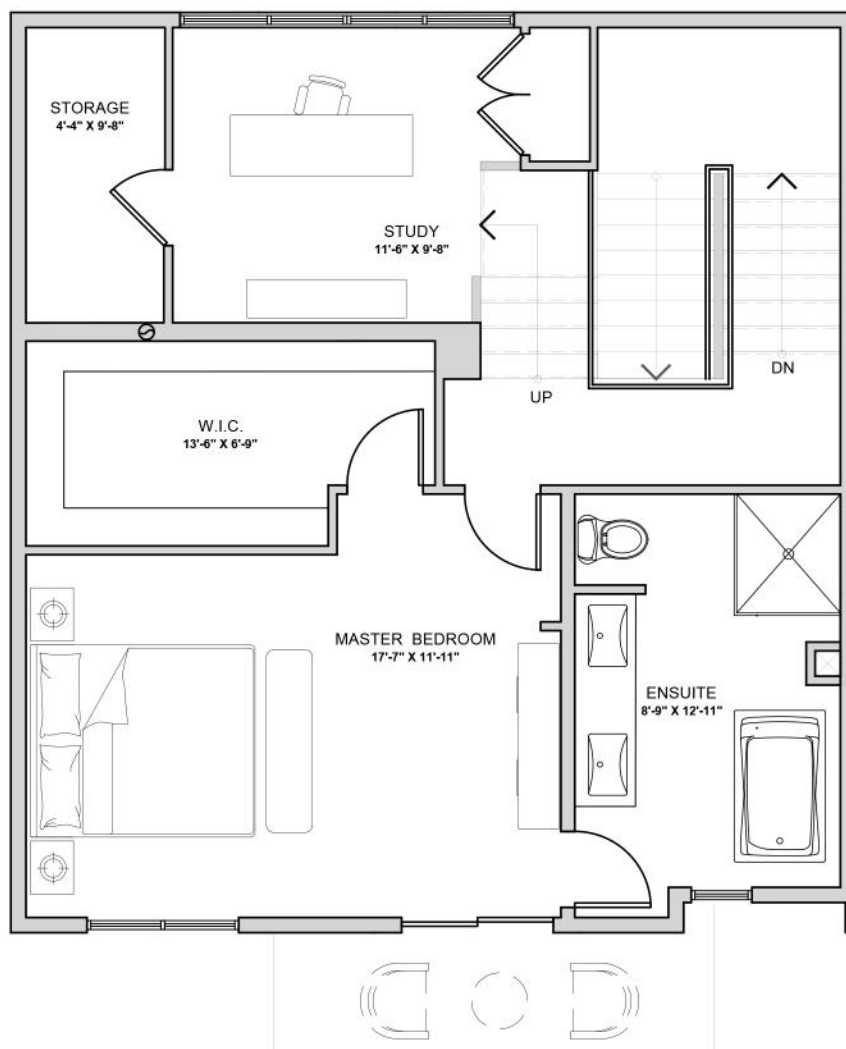

'UNIT D1' - LOWER FLOOR

LOWER: 887 SQ.FT

'UNIT D1' - MAIN FLOOR

TOTAL : 2,626 SQ.FT

MAIN FLOOR : 909 SQ.FT

GARAGE : 486 SQ.FT

** All dimensions are approximate.
 Sizes and specifications are
 subject to change without notice.
 E. & O.E. Actual usable floor
 space may vary from stated floor
 area.*

'UNIT D1' - UPPER FLOOR

UPPER LEVEL : 828 SQ.FT