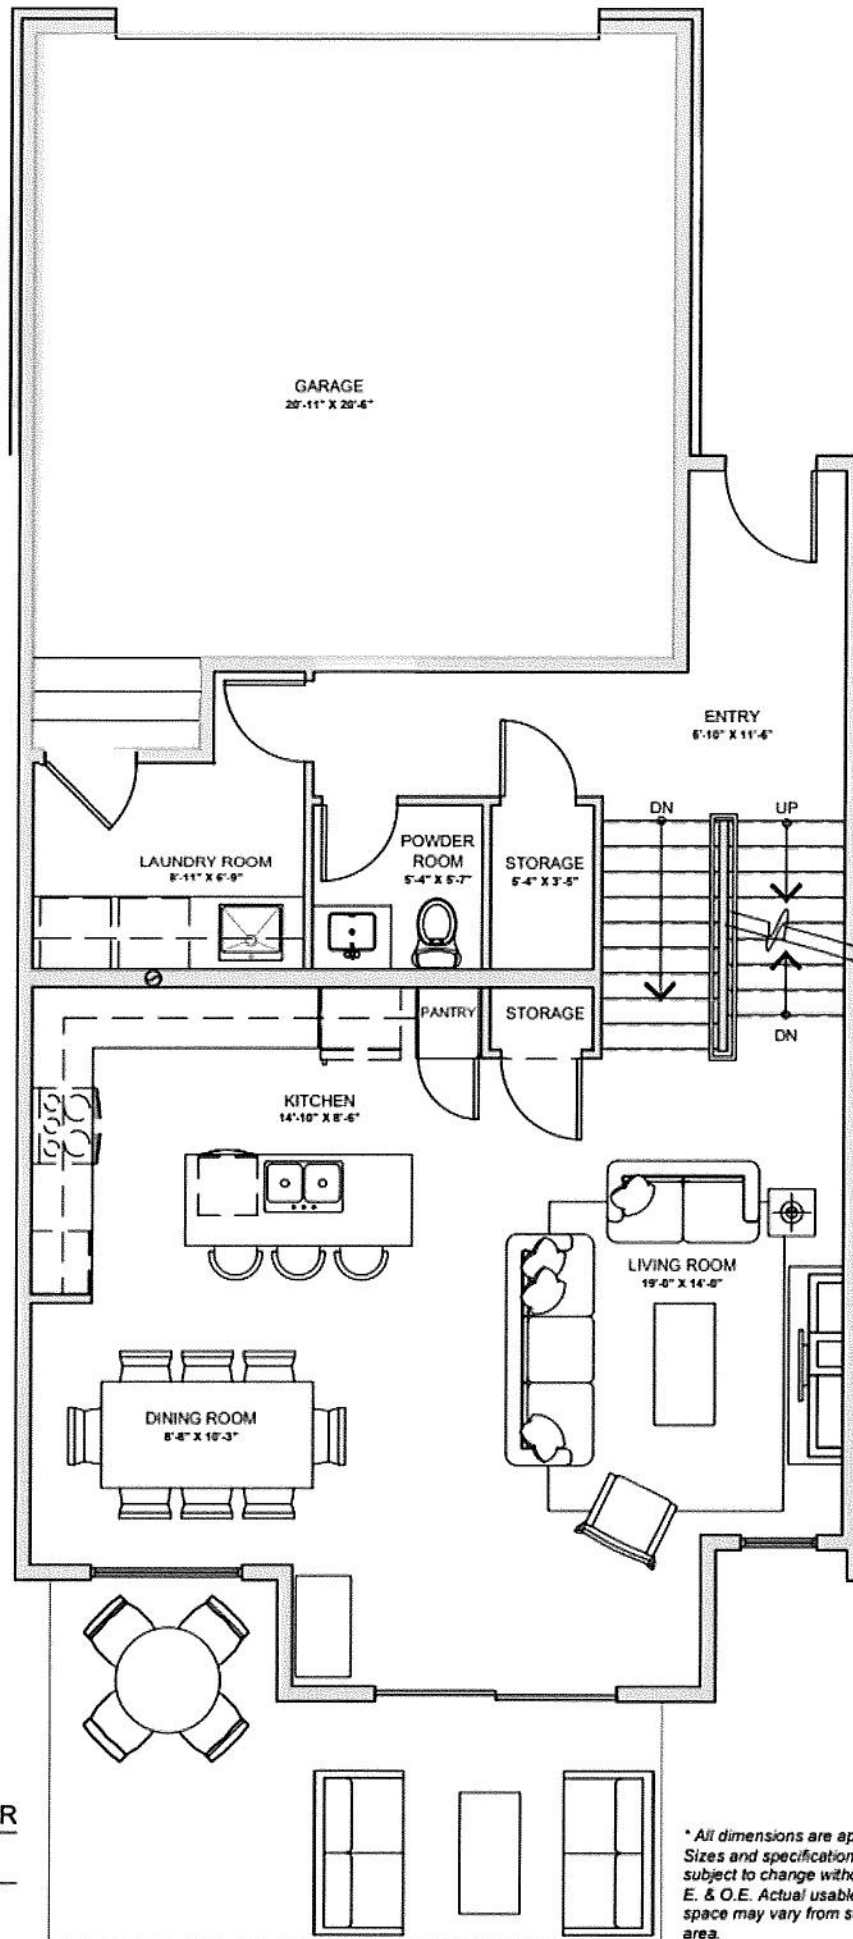

'UNIT D1' - LOWER FLOOR

LOWER: 887 SQ.FT

'UNIT D1' - MAIN FLOOR

TOTAL : 2,626 SQ.FT

MAIN FLOOR : 909 SQ.FT

GARAGE : 486 SQ.FT

** All dimensions are approximate.
 Sizes and specifications are
 subject to change without notice.
 E. & O.E. Actual usable floor
 space may vary from stated floor
 area.*

'UNIT D1' - UPPER FLOOR

UPPER LEVEL : 828 SQ.FT