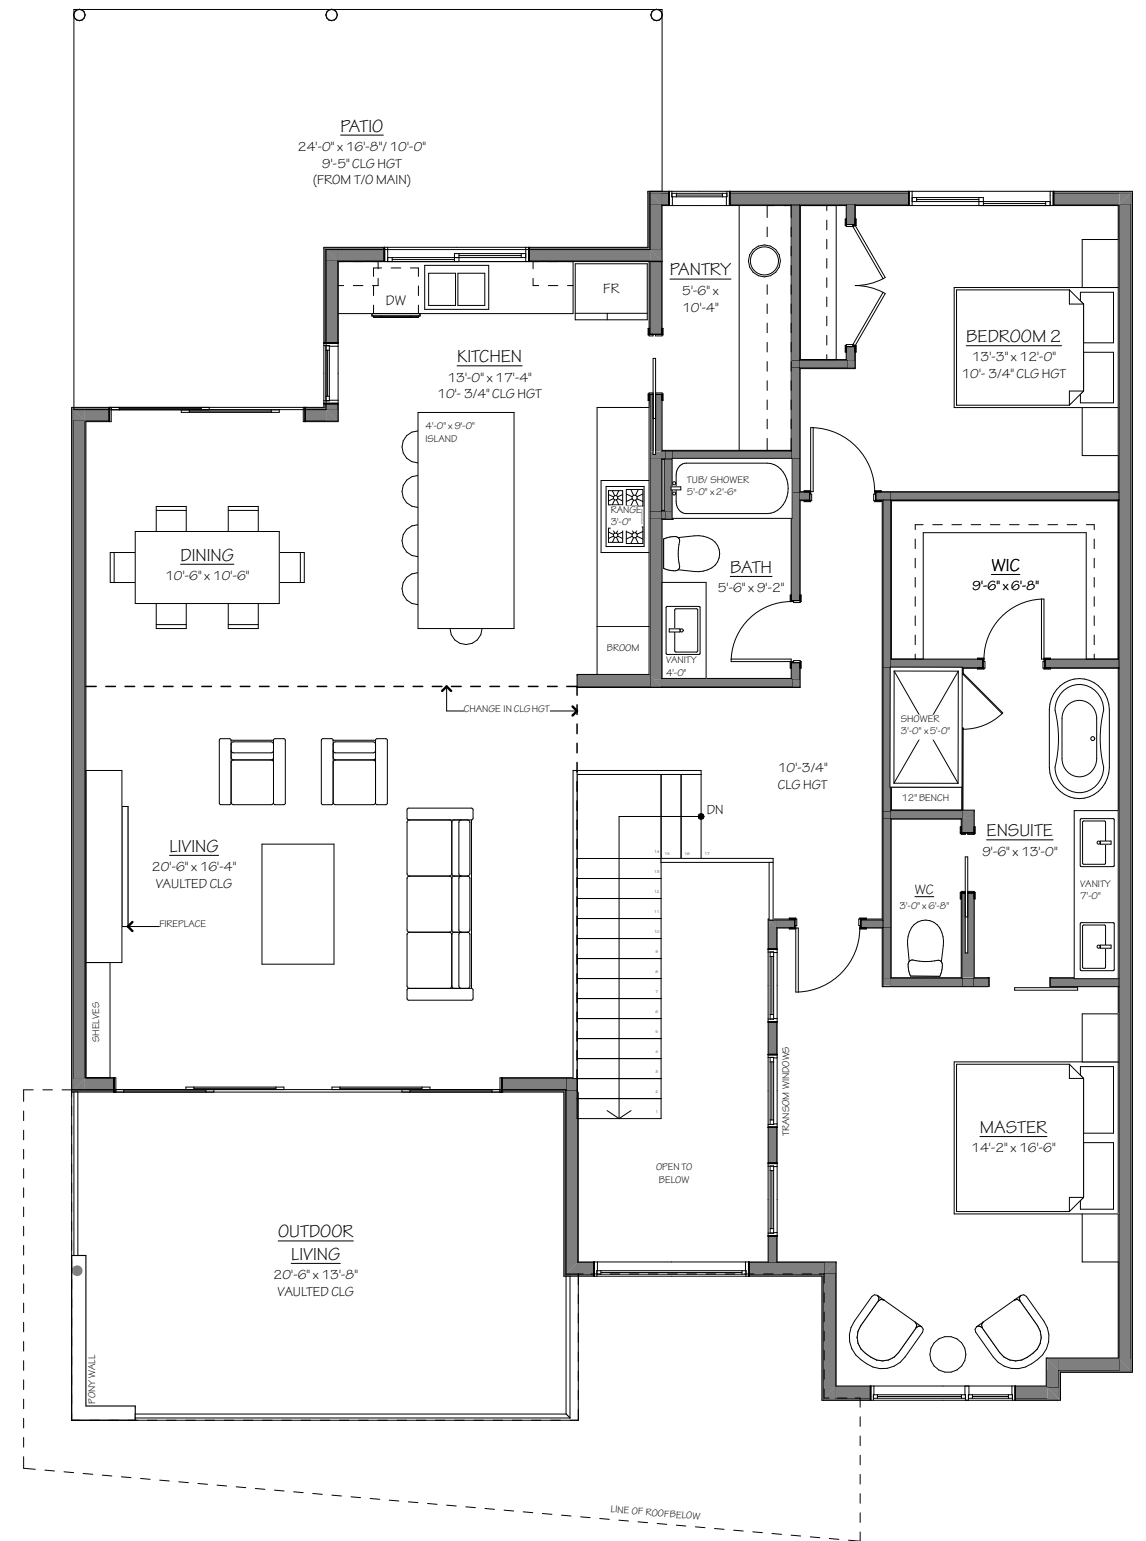

LOWER FLOOR

LOWER FLOOR: 1309 SQFT
 WIDTH: 44'-0"
 DEPTH: 62'-8" (INCLUDING PATIO)

UPPER FLOOR

UPPER FLOOR: 1655 SQFT