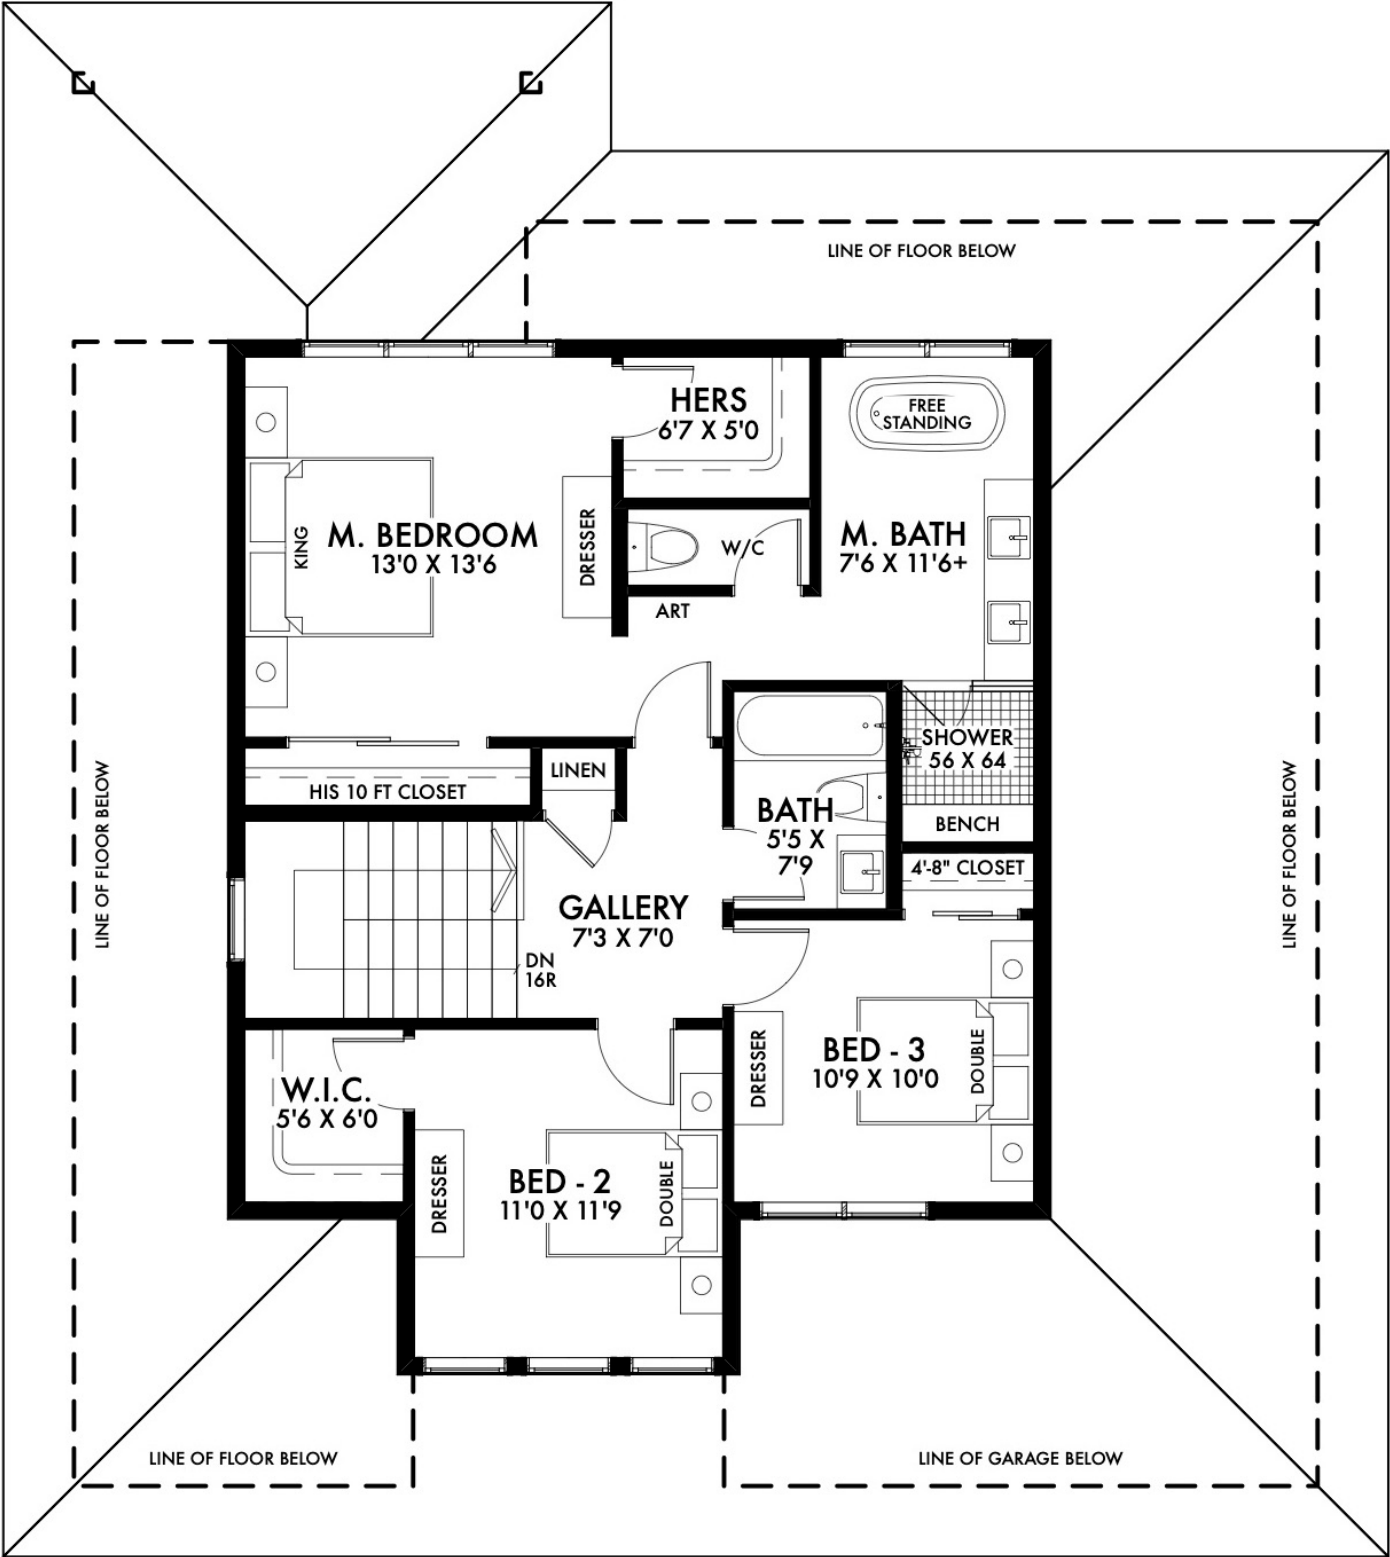

# HONEYCRISP

**MAIN FLOOR**  
FLOOR AREA: 1,299 SQ. FT  
GARAGE: 558 SQ. FT

TOTAL FINISHED: 2,193 SQ. FT

HONEYCRISP

UPPER FLOOR  
FLOOR AREA: 894 SQ. FT