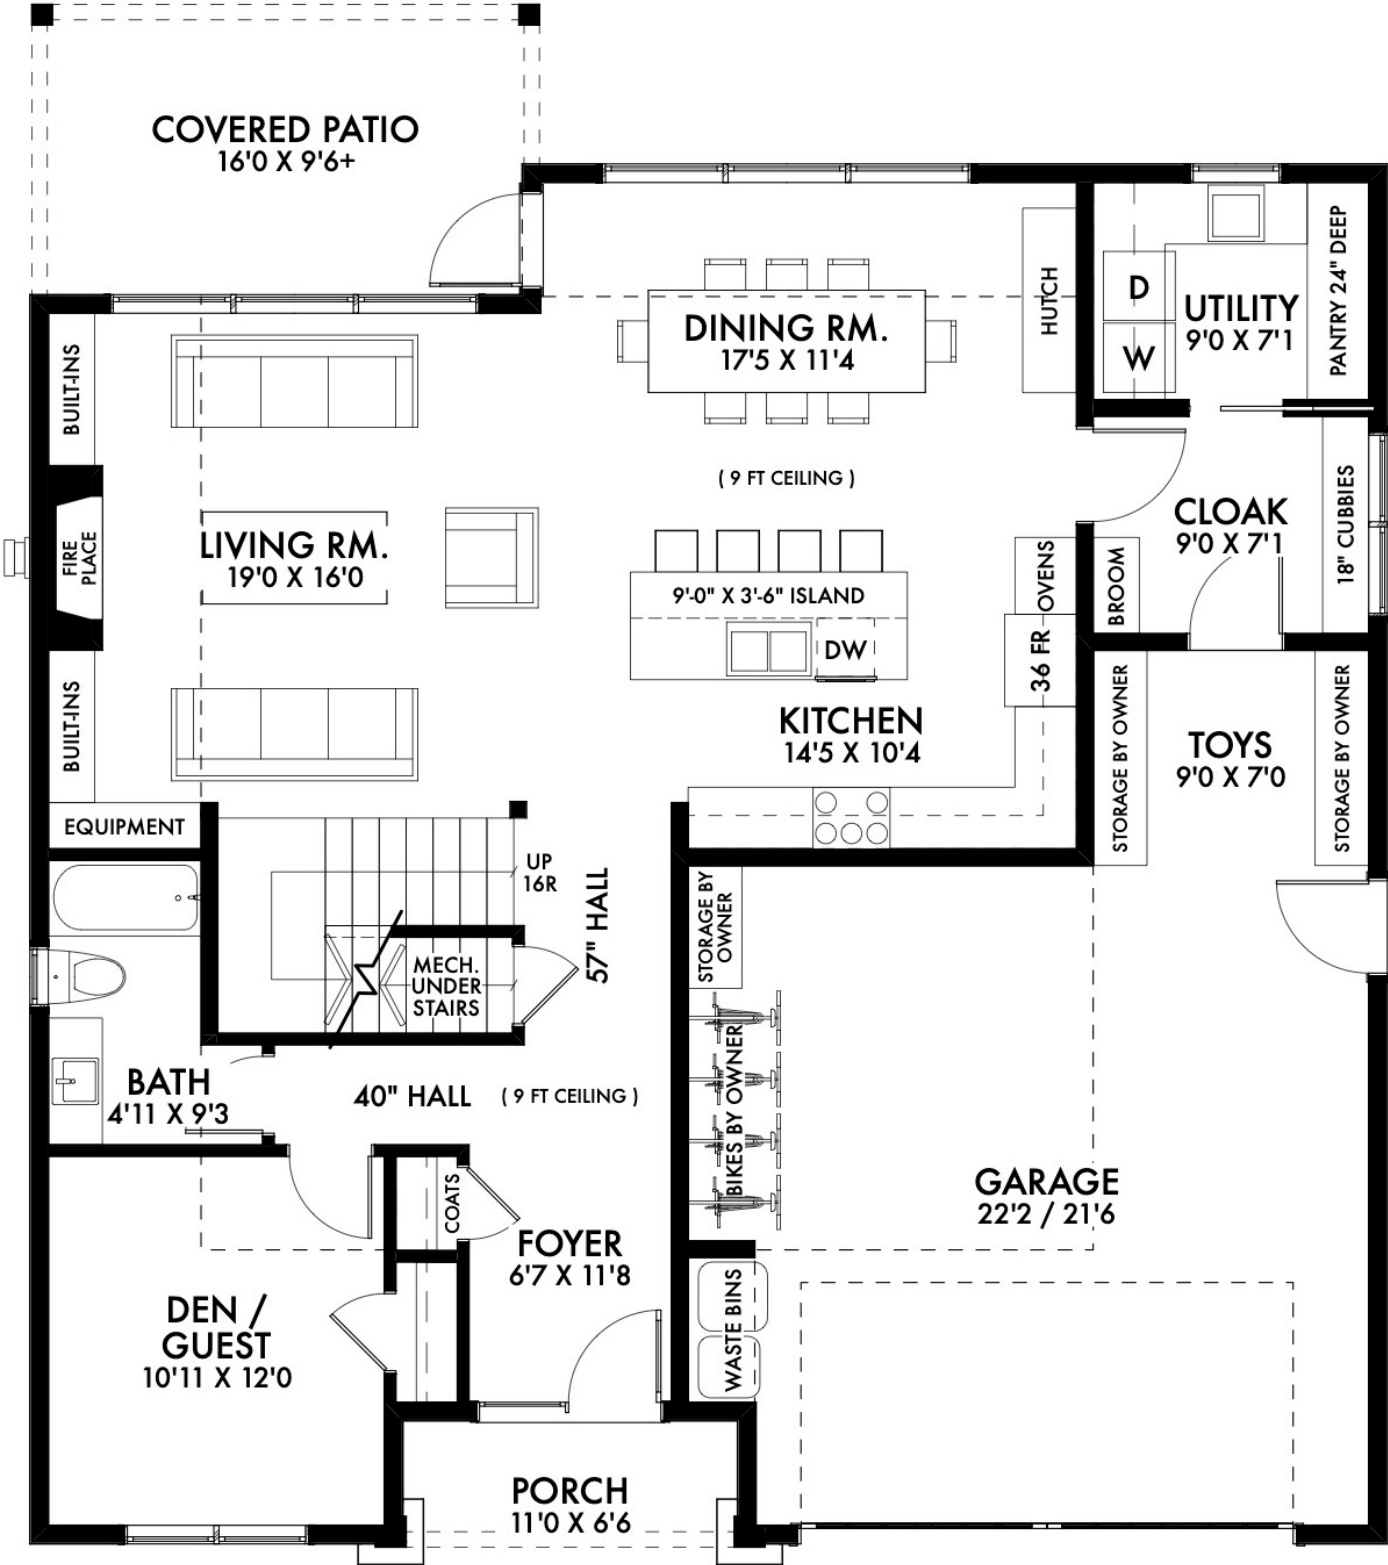

# HONEYCRISP

**MAIN FLOOR**  
FLOOR AREA: 1,299 SQ. FT  
GARAGE: 558 SQ. FT

TOTAL FINISHED: 2,193 SQ. FT

HONEYCRISP

UPPER FLOOR  
FLOOR AREA: 894 SQ. FT